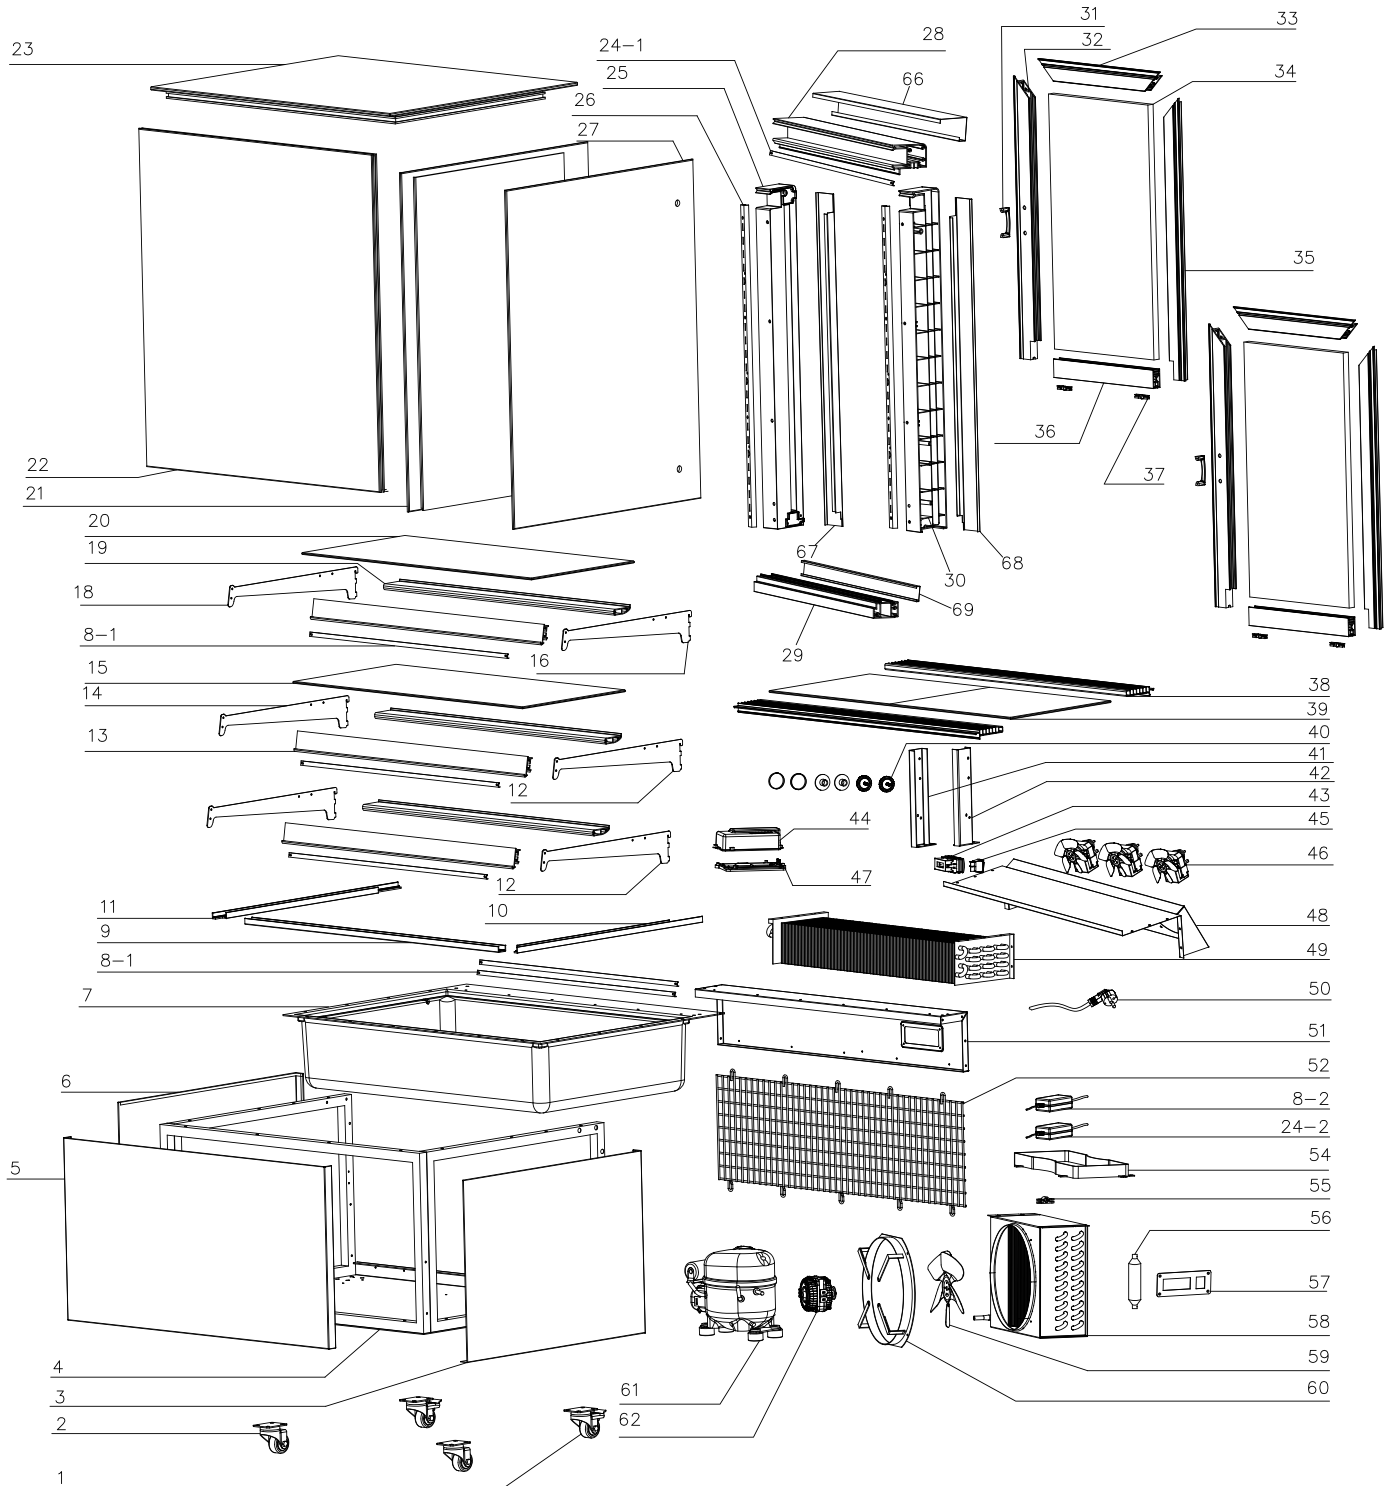

Parts Breakdown

Model RS-CN-0271-S 44382

Parts Breakdown

Model RS-CN-0271-S 44382

Item No.	Description	Position	Item No.	Description	Position	Item No.	Description	Position
71042	Rear Swivel Castor with Brake for 44382	1	AK199	Top Glass for 44382	23	68196	Switch for 44382	45
79763	Swivel Front Castor without Brake for 44382	2	60706	LED Strip for 44382	24-1	71081	Evaporator Motor for 44382	46
68164	Right Cover for 44382	3	AK201	6 LED Driver for 44382	24-2	71082	Thermostat Base for 44382	47
68165	Base for 44382	4	68184	Left Pole for 44382	25	68197	Evaporator Cover for 44382	48
68166	Right Cover for 44382	5	68185	Shelf Holder for 44382	26	71084	Evaporator for 44382	49
68167	Left Cover for 44382	6	68205	Right Glass for 44382	27	68198	Power Cord for 44382	50
71046	Evaporator Insulation for 44382	7	68187	Top Frame for 44382	28	71086	Rear Frame for 44382	51
68176	Middle LED for 44382	8-1	68188	Bottom Frame for 44382	29	AM024	Back Grill for 44382	52
68168	Bottom LED for 44382	8-1	68189	Right Pole for 44382	30	71089	Water Tray for 44382	54
AG710	4 LED Driver for 44382	8-2	71110	Door Handle for 44382	31	AM025	Power Cord Fixer for 44382	55
68169	Front Glass Fixer for 44382	9	68190	Left Door Frame for 44382	32	71083	Dryer Filter for 44382	56
68171	Left Glass Fixer for 44382	10	71068	Top Upper Door Frame for 44382	33	77434	Control Panel for 44382	57
68170	Right Glass Fixer for 44382	11	AF526	Door Glass for 44382	34	71135	Condenser for 44382	58
68172	Right Bottom Shelf Holder for 44382	12	68192	Right Door Frame for 44382	35	AM026	Fan Blade for 44382	59
68173	Metal Price Tags for 44382	13	71071	Bottom Door Frame for 44382	36	71136	Fan Bracket for 44382	60
68211	Left Bottom Shelf Holder for 44382	14	71114	Door Glide Wheel for 44382	37	68199	Compressor for 44382	61
68174	Bottom Glass Shelf for 44382	15	68193	Air In/Outlet for 44382	38	71137	Condenser Fan Motor for 44382	62
68175	Right Top Shelf Holder for 44382	16	AM028	Bottom Glass Frame for 44382	39	AF506	Top Back Frame for 44382	66
68177	Left Top Shelf Holder for 44382	18	71121	Screw Cover for 44382	40	AF502	Left Back Frame for 44382	67
68178	Metal Shelf Support for 44382	19	68194	Pole Fixer Left for 44382	41	AF503	Right Back Frame for 44382	68
68179	Top Glass Shelf for 44382	20	68195	Pole Fixer Right for 44382	42	AF509	Bottom Back Frame for 44382	69
68200	Left Glass for 44382	21	71123	Digital Control for 44382	43			
AM027	Front Glass for 44382	22	71079	Thermostat Lid for 44382	44			